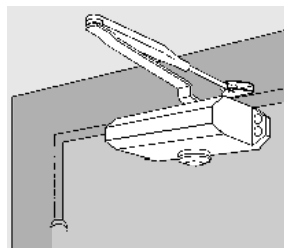

Rack-and-pinion door closer with hydraulically fully controlled closing cycle, non-handed, template adjustable for size EN 3 and EN 4.

Model:

- Size EN 3
- Size EN 4
- With hold-open arm

Accessories: _____

Closer Colour:

- silver dark brown

Clip-on cover

- silver white gold

Make: DORMA TS 77

Applications and fixing

... on the pull side
Door leaf fixing (standard)

... on the push side
Transom fixing (overhead installation)