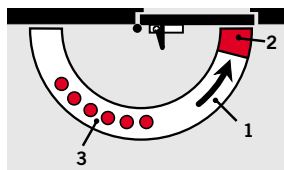

Door Closer

DORMA TS 77

- The economical solution for standard doors.
- Non-handed, suitable for standard, parallel arm and frame installation, one model to cover size EN 3 and EN 4.
- Fully controlled closing cycle.
- Surface finish for optimum corrosion protection.
- Available with rectangular clip-on cover (optional extra).

Standard and optional functions

Example: left-hand (ISO 6) door, pull side fixing

- 1 Fully controlled closing with speed adjustable between 180° or 120° and 20°
- 2 Adjustable latching action adjustable between 20° and 0°
- 3 Hold-open range if equipped with hold-open arm (optional extra)

Data and features TS 77

		EN 3	EN 4
Closing force	Size		
Standard doors up to ¹⁾	950 mm	●	–
	1100 mm	–	●
External doors, opening outwards		–	–
Non-handed		●	●
Arm assembly type	Standard	●	●
	Slide channel	–	–
Closing force variable at adjustment screw		–	–
Closing speed variable by valve adjustment		●	●
Backcheck		–	–
Delayed action		–	–
Hold-open		○	○
Weight in kg		1.7	
Dimensions in mm	Length	180	
	Overall depth	65	
	Height	43	

Rack-and-pinion door closer with hydraulically fully controlled closing cycle, non-handed, template adjustable for size EN 3 and EN 4.

Model:

- Size EN 3
- Size EN 4
- With hold-open arm

Accessories: _____