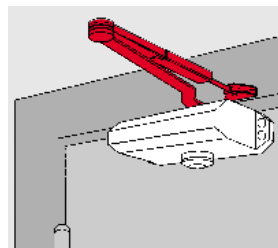

Accessories

... with hold-open arm assembly
for temporary door hold-open (optional extra)