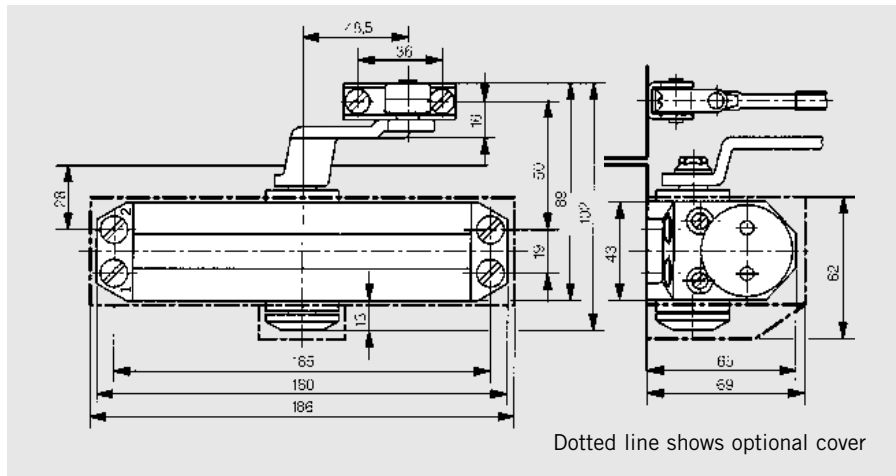

- The economical solution for standard doors.
- Non-handed, suitable for standard, parallel arm and frame installation, one model to cover size EN 3 and EN 4.
- Fully controlled closing cycle.
- Surface finish for optimum corrosion protection.
- Available with rectangular clip-on cover (optional extra).

Standard and optional functions

1. 1 Fully controlled closing with speed adjustable between 180° or 120° and 20°
2. 2 Adjustable latching action adjustable between 20° and 0°
3. 3 Hold-open range if equipped with hold-open arm (optional extra)

Data and features TS 77

		EN 3	EN 4
Closing force	Size		
Standard doors up to¹⁾	950 mm	●	–
	1100 mm	–	●
External doors, opening outwards		–	–
Non-handed		●	●
Arm assembly type	Standard	●	●
	Slide channel	–	–
Closing force variable at adjustment screw		–	–
Closing speed variable by valve adjustment		●	●
Backcheck		–	–
Delayed action		–	–
Hold-open		○	○
Weight in kg		1.7	
Dimensions in mm	Length	180	
	Overall depth	65	
	Height	43	

● Yes – No ○ Option

¹⁾ For applications involving particularly heavy doors and doors which have to close against wind resistance, we recommend the DORMA TS 83.

Dotted line shows optional cover

Specification text

Rack-and-pinion door closer with hydraulically fully controlled closing cycle, non-handed, template adjustable for size EN 3 and EN 4.

Model:

- ☐ Size EN 3
- ☐ Size EN 4
- ☐ With hold-open arm

Accessories: _____

Closer Colour:

- ☐ silver ☐ dark brown

Clip-on cover

- ☐ silver ☐ white ☐ gold

Make: DORMA TS 77