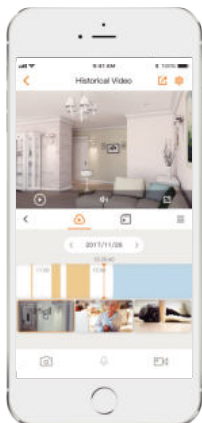

Stay close with what you care

With Cloud service, you will have access to what you care as long as Internet is available. You can record daily or motion videos on Cloud and playback anytime anywhere.