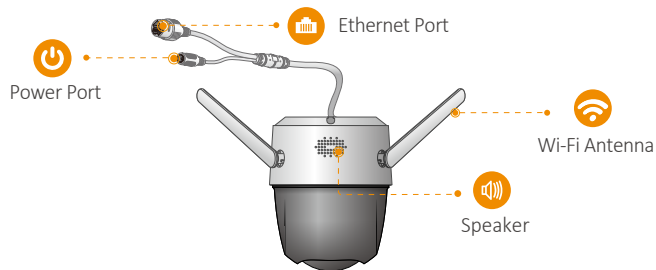

Full  Color

Cruiser

Model: IPC-S22FP/IPC-S22FN

1080P H.265 Wi-Fi P&T Camera

Cruiser delivers 2MP live monitoring with a choice of 3.6mm/6mm lens option, With 1080P Full HD live monitoring and 0~355° pan & 0~90° tilt features, Cruiser ensures every corner of your home completely covered. It supports four night vision modes for clear-as day clarity even in pitch dark. With IP66 certified, the camera can be used outdoors under different weather conditions. With built-in spotlight and 110dB security siren, Cruiser actively keeps unwelcome visitors away from what you care about.

Wi-Fi Connection
IEEE802.11b/g/n(2.4GHz)

Smart Tracking
Automatically tracks moving objects

Stay close with what you care

With Cloud service, you will have access to what you care as long as Internet is available. You can record daily or motion videos on Cloud and playback anytime anywhere.