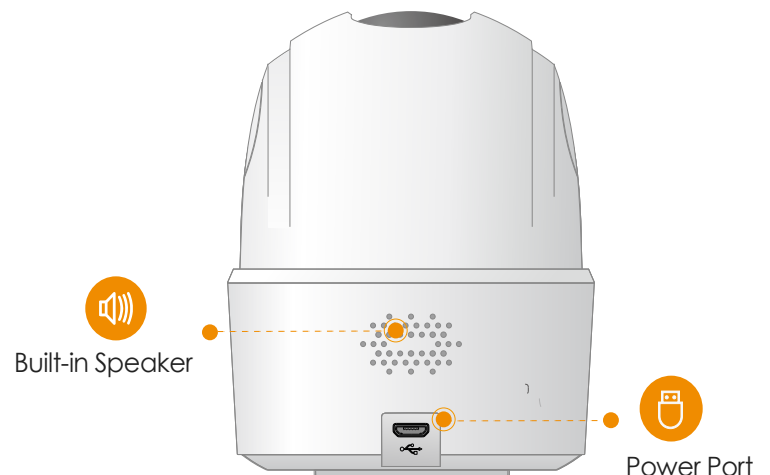

imou

Ranger 2C

1080P H.265 Wi-Fi Pan & Tilt Camera

With 1080P Full HD live monitoring and 0~355° pan & -5~80° tilt features, Ranger 2C ensures every corner of your home completely covered. Human Detection quickly finds human targets in images and immediately sends a notification to you. Privacy Mode helps protect your personal privacy when you are home, and Smart Tracking function lets the camera follows moving objects when it detects motion.

Diversified Storage

Supports NVR, Cloud Storage or Micro SD card (up to 256GB)

Two-way Talk

Communicate with family and pets easily

Stay close with what you care

With Cloud service, you will have access to what you care as long as Internet is available. You can record daily or motion videos on Cloud and playback anytime anywhere.

Front View

Back View

Specifications

Camera

1/2.8" 2Megapixel Progressive CMOS
2MP (1920 x 1080)
Night Vision: 10m(33ft) Distance
3.6mm Fixed Lens
Field of View : 93° (H), 48° (V), 118° (D)
355° Pan & -5~80° Tilt

Auxiliary Interface

Micro SD Card Slot (up to 256GB)
Built-in Mic & Speaker
Reset Button

General

DC 5V1A Power Supply
Power Consumption: < 3.5W
Working Environment: -10° C ~ +45° C, Less Than 95%RH
Dimensions: 106.1 × 77.4 × 77.4mm (4.17 × 3.04 × 3.04 inch)
Weight: 219g (0.48lb)
CE, FCC