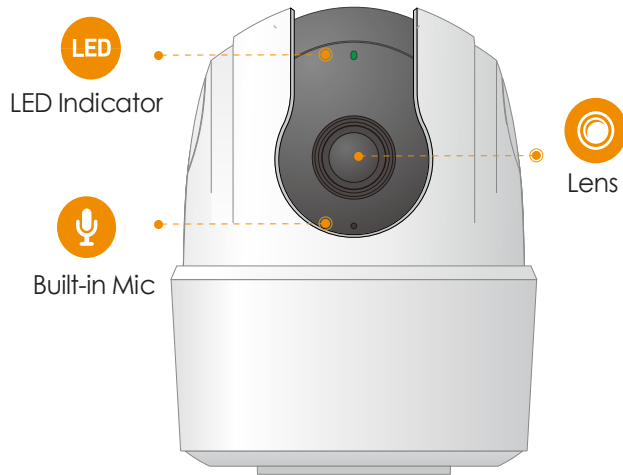

imou

Ranger 2C

1080P H.265 Wi-Fi Pan & Tilt Camera

With 1080P Full HD live monitoring and 0~355° pan & -5~80° tilt features, Ranger 2C ensures every corner of your home completely covered. Human Detection quickly finds human targets in images and immediately sends a notification to you. Privacy Mode helps protect your personal privacy when you are home, and Smart Tracking function lets the camera follows moving objects when it detects motion.

Abnormal Sound Alarm

Sends alerts to your smartphone when it detects abnormal sound

Alarm Notification

Sends instant alerts to your mobile phone when an event is detected

Built-in Siren

Scare stangers away from your home

Diversified Storage

Supports NVR, Cloud Storage or Micro SD card (up to 256GB)

Two-way Talk

Communicate with family and pets easily

Stay close with what you care

With Cloud service, you will have access to what you care as long as Internet is available. You can record daily or motion videos on Cloud and playback anytime anywhere.

Front View

Back View

Specifications

Camera

1/2.8" 2Megapixel Progressive CMOS
2MP (1920 x 1080)
Night Vision: 10m(33ft) Distance
3.6mm Fixed Lens
Field of View : 93° (H), 48° (V), 118° (D)
355° Pan & -5~80° Tilt