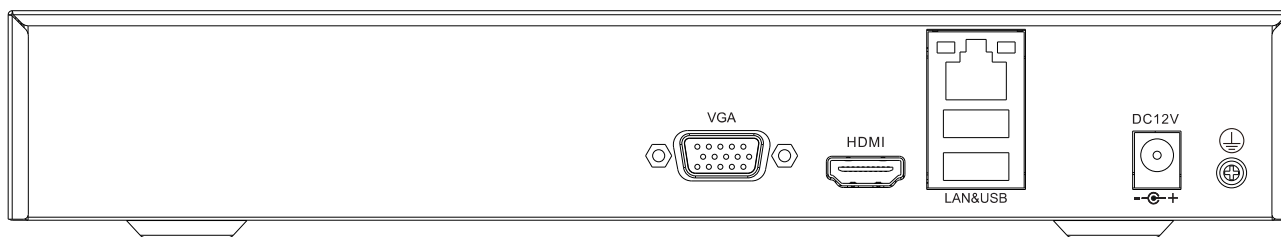

Physical Interfaces

DISTRIBUTED BY

Tiandy Technologies Co.,Ltd.

Email: sales@tiandy.com

Tel: +86-22-58596065

Website: en.tiandy.com

Fax: +86-22-58596048