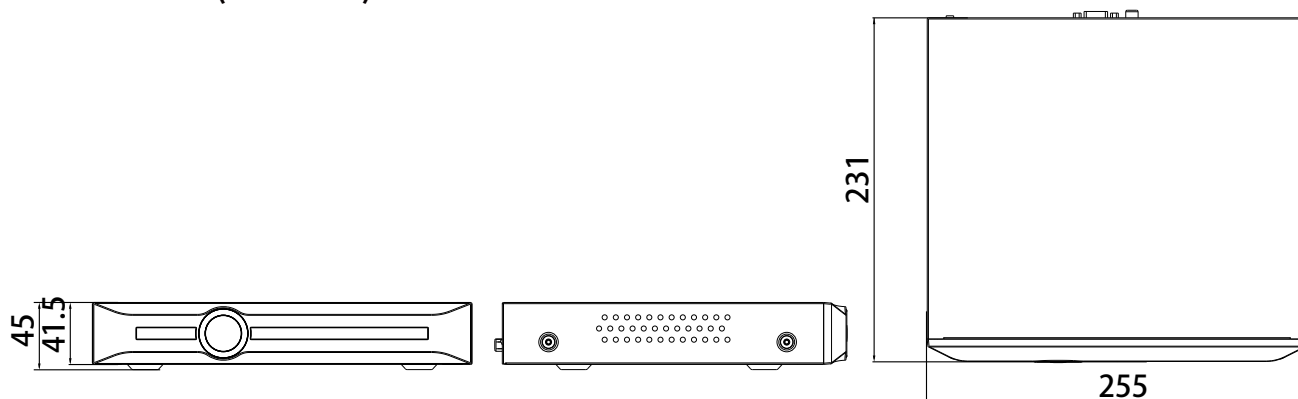

DIMENSIONS (Unit: mm)