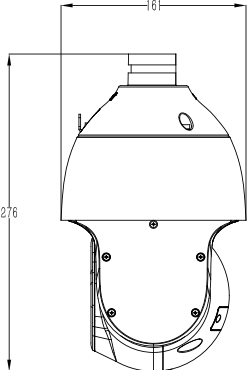

DIMENSIONS

Unit: mm