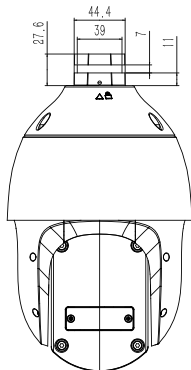

DIMENSIONS

Unit: mm