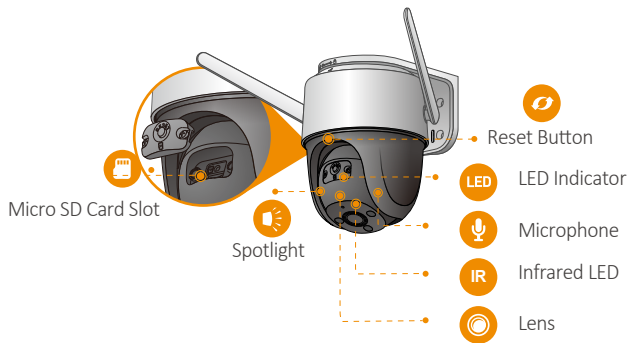

Full  Color

Cruiser

Model: IPC-S22FP/IPC-S22FN

1080P H.265 Wi-Fi P&T Camera

Cruiser delivers 2MP live monitoring with a choice of 3.6mm/6mm lens option, With 1080P Full HD live monitoring and 0~355° pan & 0~90° tilt features, Cruiser ensures every corner of your home completely covered. It supports four night vision modes for clear-as day clarity even in pitch dark. With IP66 certified, the camera can be used outdoors under different weather conditions. With built-in spotlight and 110dB security siren, Cruiser actively keeps unwelcome visitors away from what you care about.

IP66
Weatherproof from dust and water

Two-way Talk
Real-time communicate with people at the camera

Diversified Storage
Supports NVR, Cloud Storage or Micro SD card (up to 256GB)

Alarm Notification
Sends instant motion-activated alerts to your mobile phone

Wi-Fi Connection
IEEE802.11b/g/n(2.4GHz)

Smart Tracking
Automatically tracks moving objects

Stay close with what you care

With Cloud service, you will have access to what you care as long as Internet is available. You can record daily or motion videos on Cloud and playback anytime anywhere.

Specifications

Camera

1/2.8" 2 Megapixel Progressive CMOS
 2MP(1920 x 1080)
 Night Vision: 30m(98ft) Distance
 3.6mm/6mm Fixed Lens
 Field of View: 3.6mm: 89° (H), 46° (V), 105° (D)
 6mm: 54° (H), 29° (V), 63° (D)
 355° Pan & 0~90° Tilt