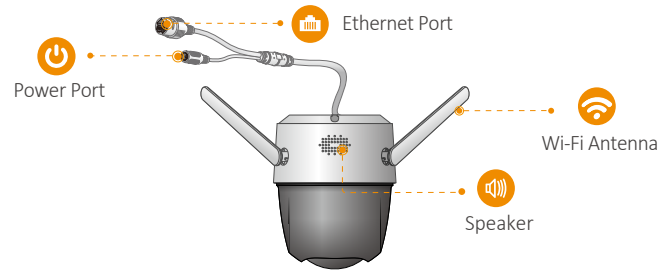

Full  Color

Cruiser

Model: IPC-S22FP/IPC-S22FN

1080P H.265 Wi-Fi P&T Camera

Cruiser delivers 2MP live monitoring with a choice of 3.6mm/6mm lens option, With 1080P Full HD live monitoring and 0~355° pan & 0~90° tilt features, Cruiser ensures every corner of your home completely covered. It supports four night vision modes for clear-as day clarity even in pitch dark. With IP66 certified, the camera can be used outdoors under different weather conditions. With built-in spotlight and 110dB security siren, Cruiser actively keeps unwelcome visitors away from what you care about.

Wi-Fi Connection
IEEE802.11b/g/n(2.4GHz)

Smart Tracking
Automatically tracks moving objects

Stay close with what you care

With Cloud service, you will have access to what you care as long as Internet is available. You can record daily or motion videos on Cloud and playback anytime anywhere.