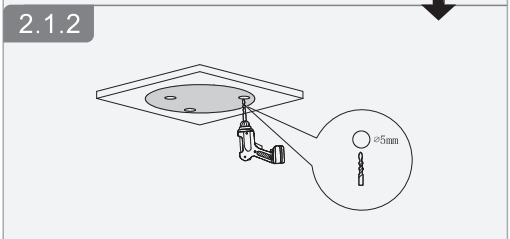

4.2

NO.1.2.51.32.15768-000

Dome Network Camera

Installation Guide

V1.0.1

A Optional