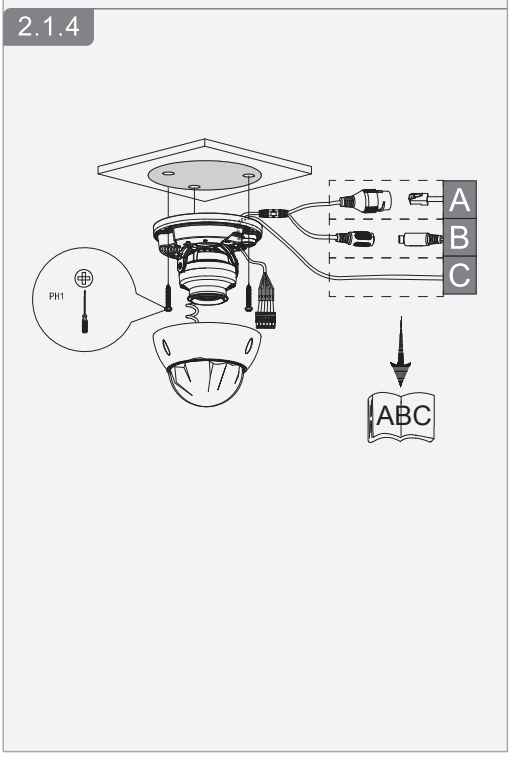

4.2

NO.1.2.51.32.15768-000

Dome Network Camera

Installation Guide

V1.0.1

A Optional