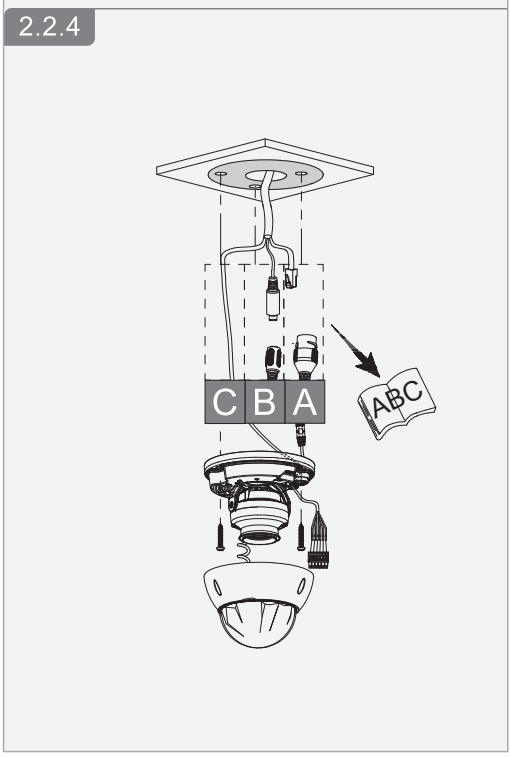

4.2

NO.1.2.51.32.15768-000

Dome Network Camera

Installation Guide

V1.0.1

A Optional