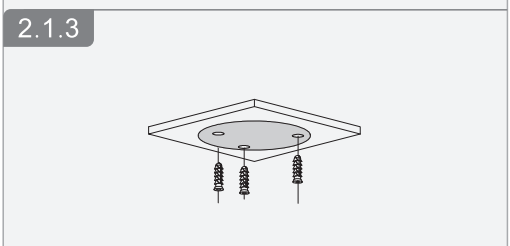

4.2

NO.1.2.51.32.15768-000

Dome Network Camera

Installation Guide

V1.0.1

A Optional